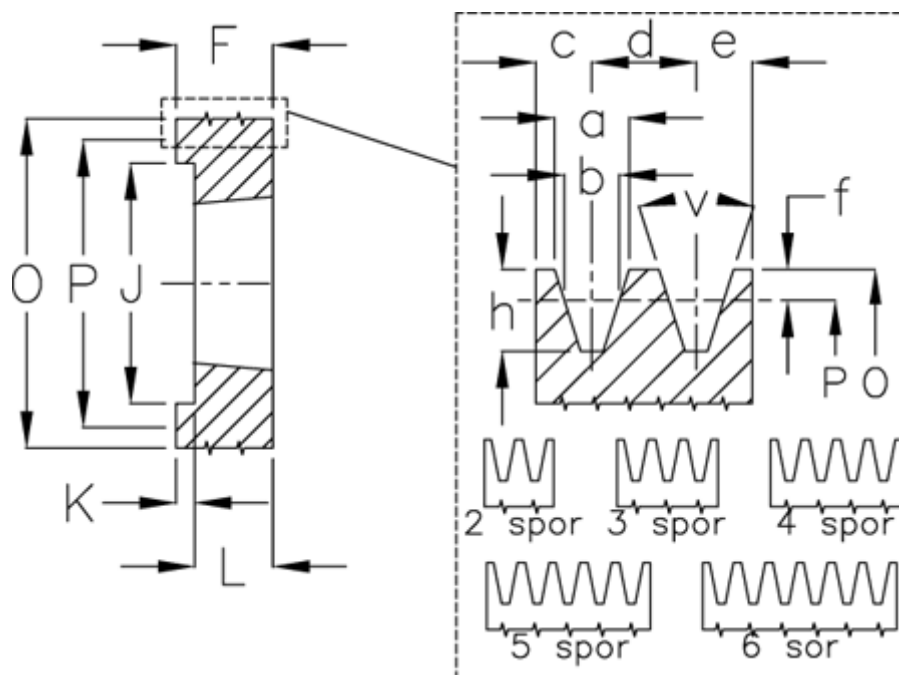

Article number: 604111013205

Description: V-belt pulley SPB 132/5 TL2517

Measures

a	= 16,3	For bush	= 2517	P	= 132
b	= 14	h	= 17,5	Type	= SPB
Bush ζ max	= 60	J	= 94.0	v	= 34 grader
c	= 12,5	K	= 56		
d	= 19	L	= 45		
e	= 12,5	m	= -		
f	= 3,5	Number of ribs	= 5		
F	= 101	O	= 139		